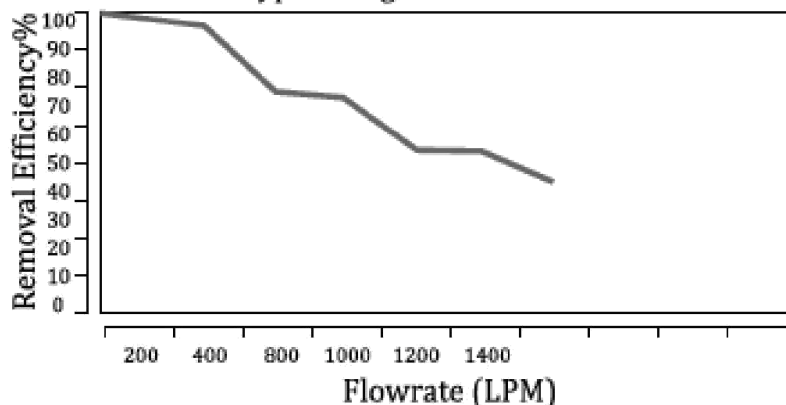

### Flow rate-Adsorption rate curve line

Typical Organic Removal Value

*Your One Stop Water Solution Centre*

Specialising in :

- Ultrapure Water
- Pharmaceutical Water
- Potable Water
- Effluent Treatment
- Complementary Products & Services