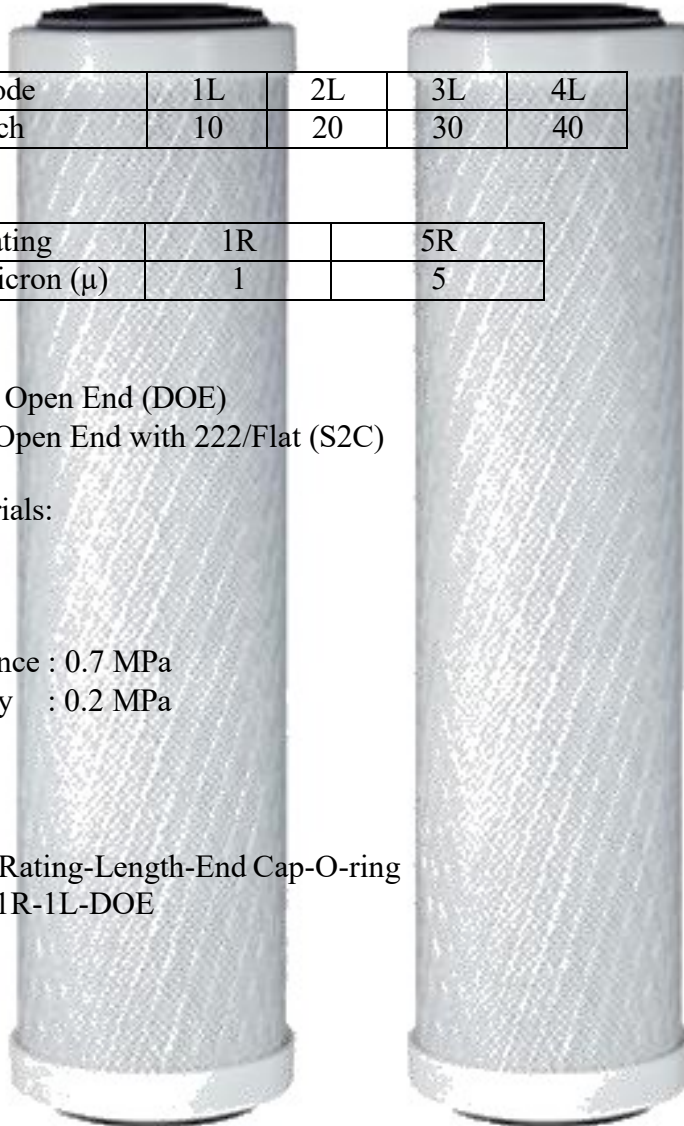

Specifications

a) OD : 65mm – 115mm

b) ID : 28mm – 30mm

c) Length :

Code	1L	2L	3L	4L
Inch	10	20	30	40

d) Rating :

Rating	1R	5R
Micron (μ)	1	5

e) End Caps :

- Double Open End (DOE)
- Single Open End with 222/Flat (S2C)

f) End Cap Materials:

- EPDM

a) Max. Pressure:

- Resistance : 0.7 MPa
- Intensity : 0.2 MPa

Ordering Code

Model: HF-Series-Rating-Length-End Cap-O-ring

Example: HF-CB-1R-1L-DOE

Your One Stop Water Solution Centre

Specialising in :

- Ultrapure Water
- Pharmaceutical Water
- Potable Water
- Effluent Treatment
- Complementary Products & Services